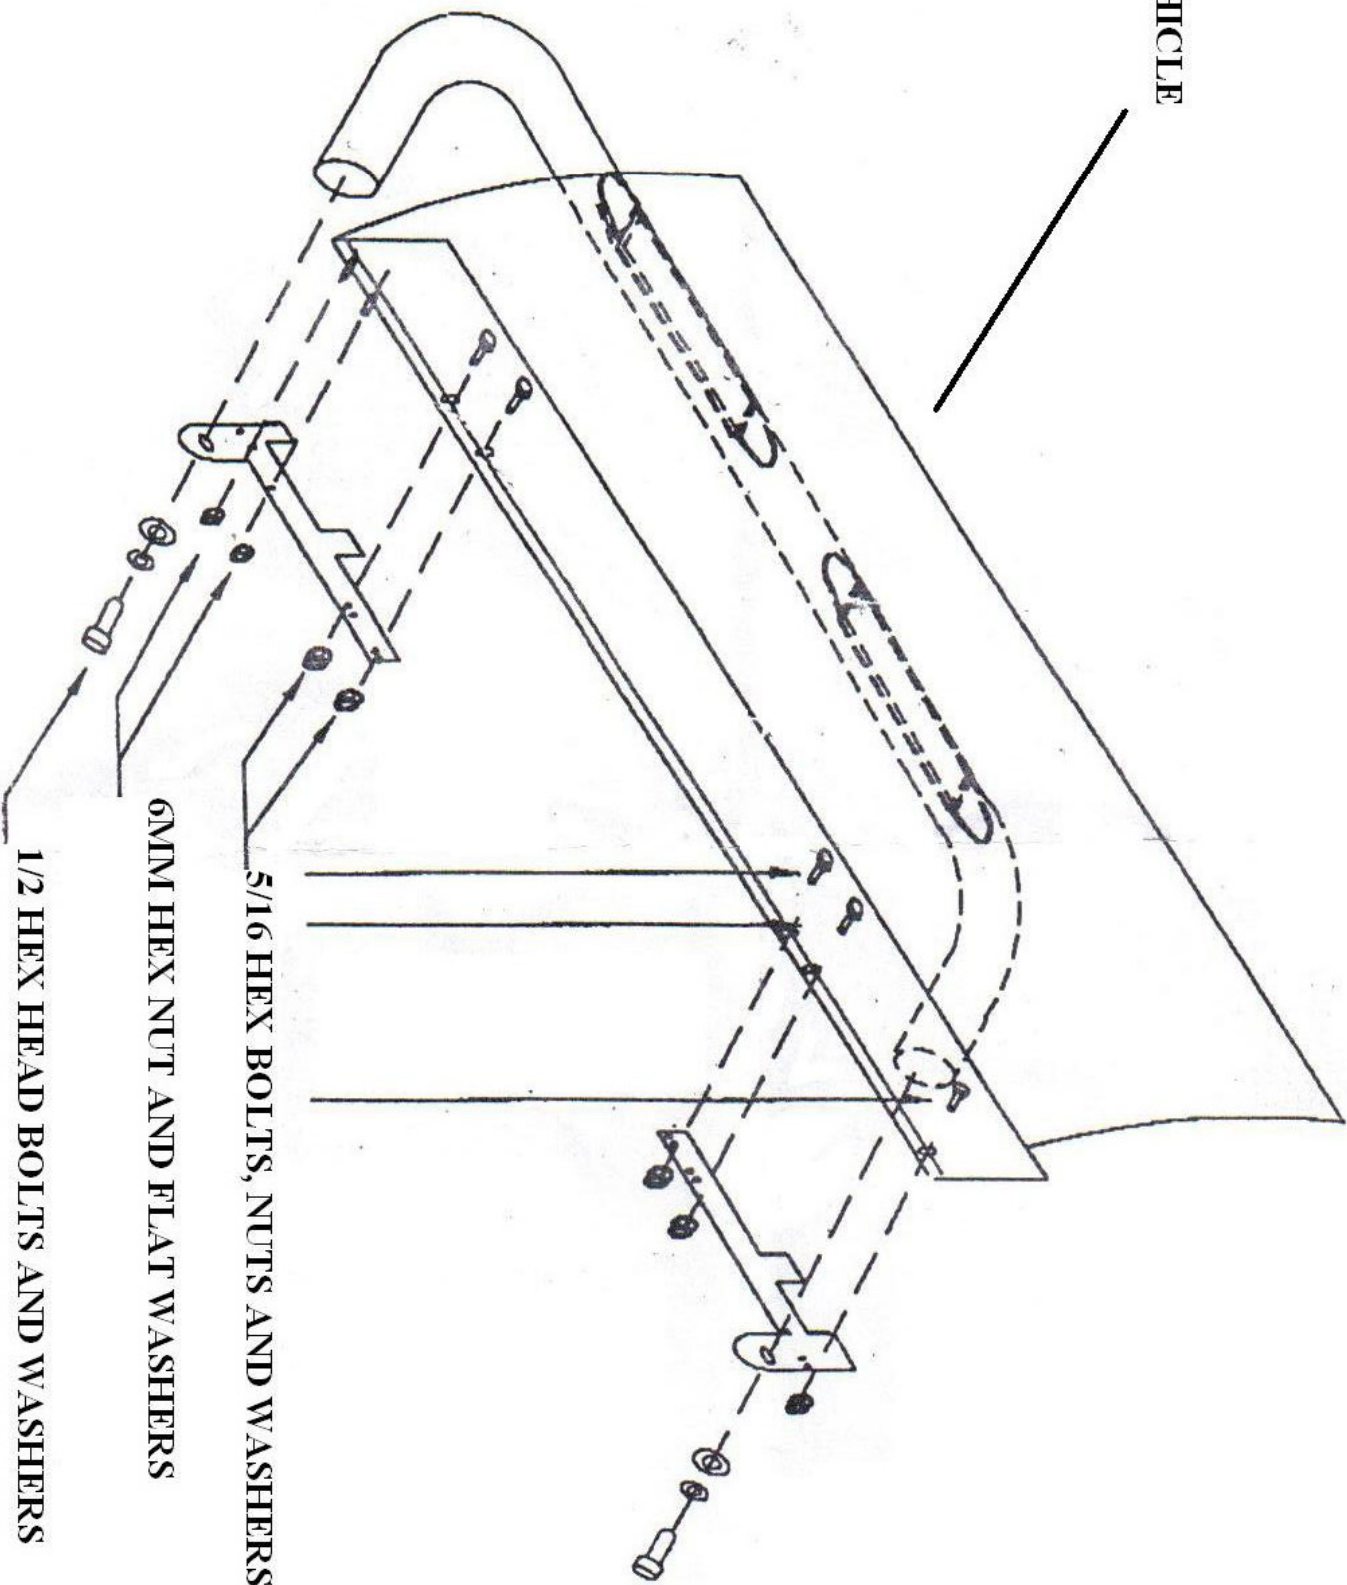

PART 203010 - 2001-05 FORD SPORT TRAC

- Hardware
- 2- Sidebars (driver and passenger)
- 4- Brackets
- 4- 1/2 x 2" Hex bolt
- 4- 1/2 Flat Washers
- 4- 1/2 Lock Washers
- 8- 5/16" Flat Washers
- 8- 5/16" Lock Washers
- 4- 6MM Hex Nuts
- 4- 6MM Plate Washer
- 4- 6MM Lock Washer

SIDE OF VEHICLE

5/16 HEX BOLTS, NUTS AND WASHERS

6MM HEX NUT AND FLAT WASHERS

1/2 HEX HEAD BOLTS AND WASHERS