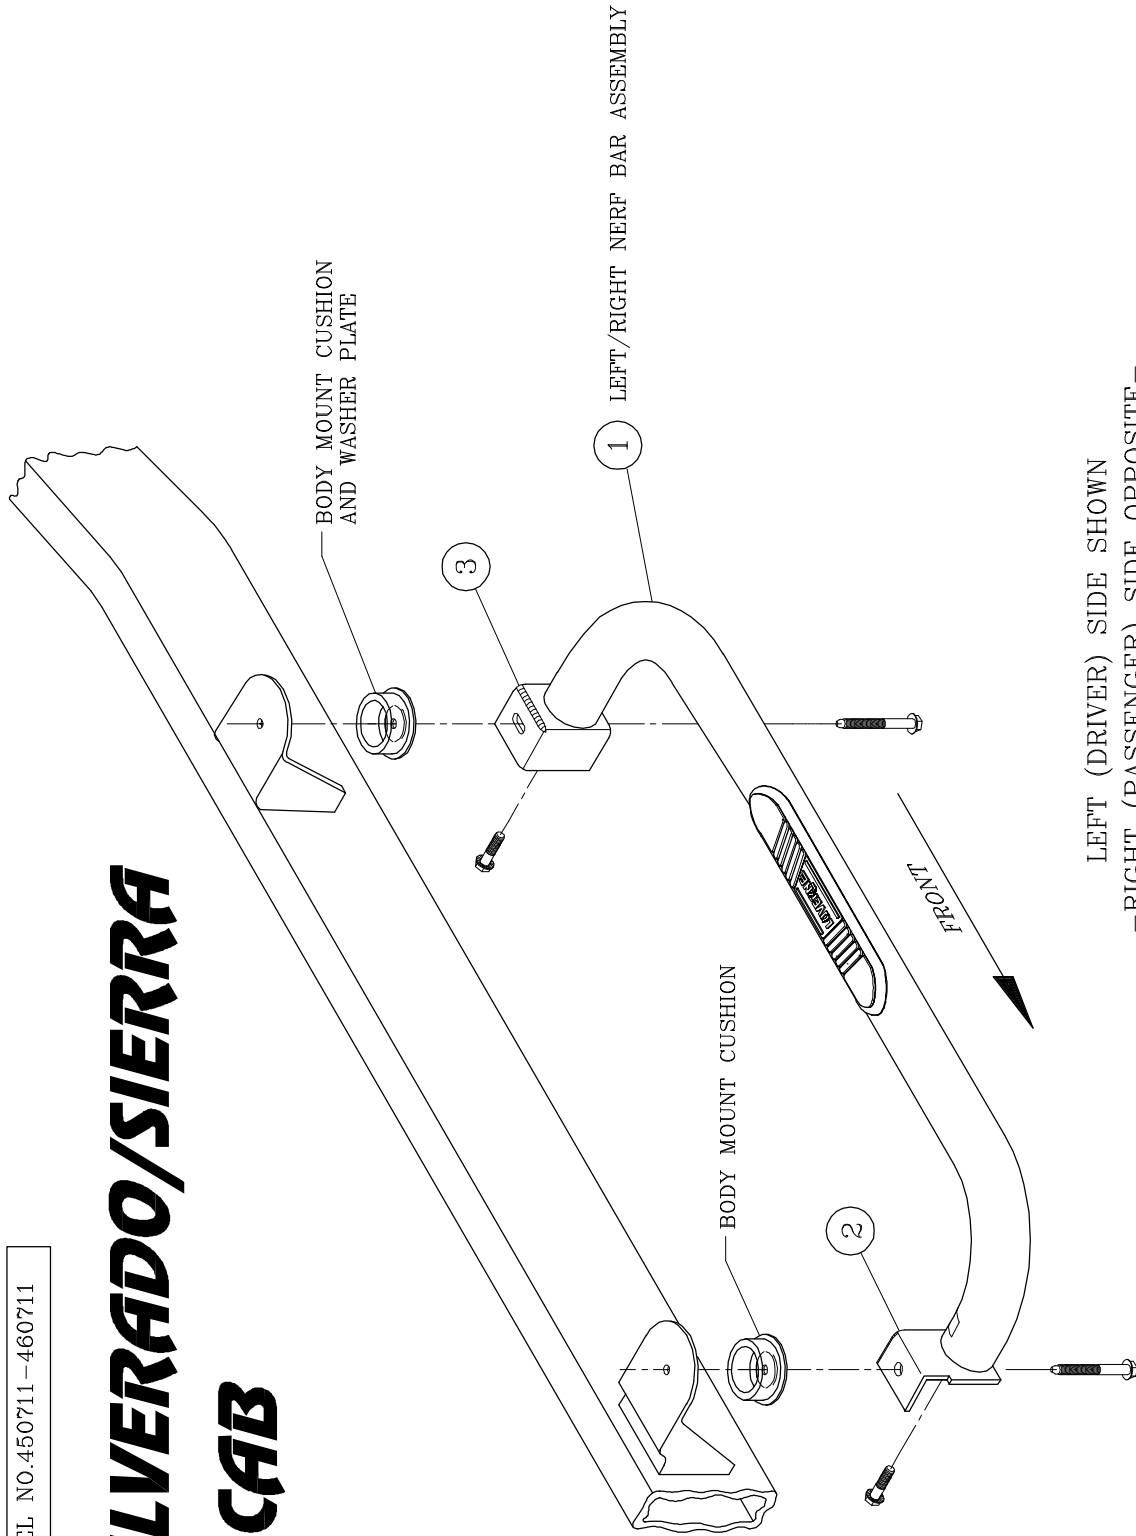

INSTALLATION INSTRUCTIONS AND PARTS LIST

**APPL: 46/450711 SERIES POLISHED STAINLESS STEEL & BLACK NERF BARS ON:
2007 AND NEWER CHEVROLET/GMC REGULAR CAB PICKUPS**

NO DRILL APPLICATION

1. READ INSTRUCTIONS COMPLETELY AND CHECK TO MAKE SURE THAT ALL REQUIRED PARTS (LISTED ON SERVICE PARTS LIST) ARE ON HAND BEFORE STARTING THE INSTALLATION.
2. NERF BAR TUBE AND MOUNTING BRACKET ARE PRE-ASSEMBLED.
  NOTE: THE 1" X 3" SERIAL NUMBER DECAL IS LOCATED ON THE FRONT LEG OF THE LEFT (DRIVERS SIDE) NERF BAR ASSEMBLY.

NOTE:

DUE TO EXCESSIVE THREAD LOCKER IN THE BODY MOUNT BOLT AREA ON THE 2010+ GM SILVERADO/SIERRA, USE CAUTION WHEN REMOVING THE BODY MOUNT BOLTS TO REDUCE THE RISK OF CAUSING DAMAGE TO THE THREADED INSERTS INSIDE THE VEHICLE.

1. 3 REMOVE THE FOUR (4) APPLICABLE FACTORY BODY MOUNT BOLTS FROM THE VEHICLE.
   3.1 THESE FOUR (4) BOLTS ARE REUSED IN THIS INSTALLATION.
   3.2 THE BODY MOUNT STEEL WASHER PLATES WITH RUBBER CUSHIONS ARE REUSED BETWEEN THE BODY MOUNT AND THE NERF BAR MOUNTING BRACKET.
2. 4 POSITION THE NERF BAR ASSEMBLY UP UNDER THE VEHICLE AND ATTACH THE FRONT AND REAR BRACKETS TO THE BODY MOUNTS WITH FACTORY BODY MOUNT BOLTS AS SHOWN.
3. 5 TORQUE ALL BODY MOUNT BOLTS TO 65 LB. FT.

SERVICE PARTS LIST

ITEM	PART NO.	QTY	DESCRIPTION
1	548654	2	NERF BAR -GM,REG,LH/RH,BLK,C9911TB
1	548651	2	NERF BAR- GM,REG,LH/RH,SST, C9911SST
2	550130	2	BRKT-MTG,NB,GM,REG/EXT FRONT
3	548646	2	BRKT-MTG,NB,GM, LH/RH,REAR

SERVICE PARTS LIST

MODEL NO.450711-460711

2007 SILVERADO/SIERRA REG CAB

LEFT (DRIVER) SIDE SHOWN
- RIGHT (PASSENGER) SIDE OPPOSITE -