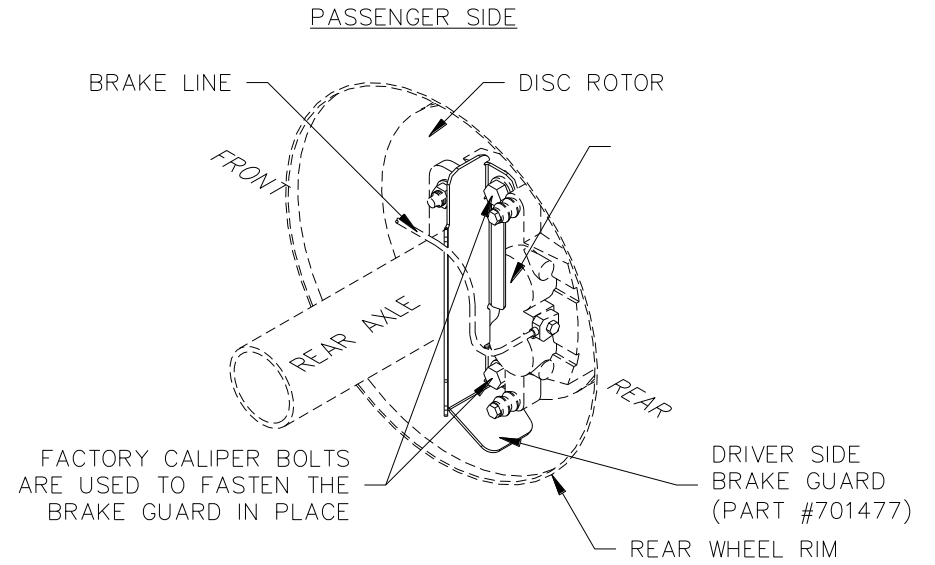

BRAKE DISC CALIPER PROTECTORS

Brake Guard, 2013 Dodge, 2500/3500, Single Wheel, Part #700284

REAR WHEEL, BRAKE GUARD (2013 DODGE RAM 2500/3500)
PART # 700284