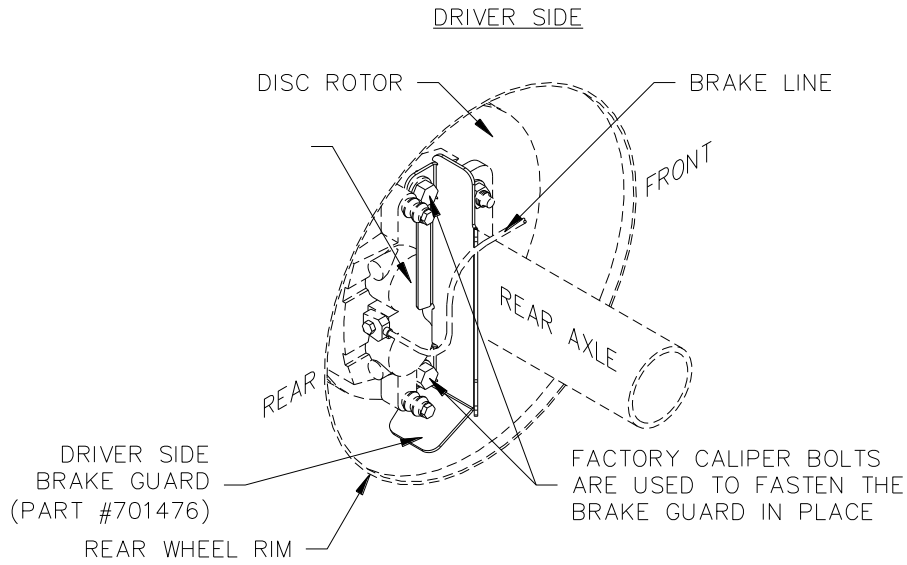

BRAKE DISC CALIPER PROTECTORS

Brake Guard, 2013 Dodge, 2500/3500, Single Wheel, Part #700284

REAR WHEEL, BRAKE GUARD (2013 DODGE RAM 2500/3500)
PART # 700284