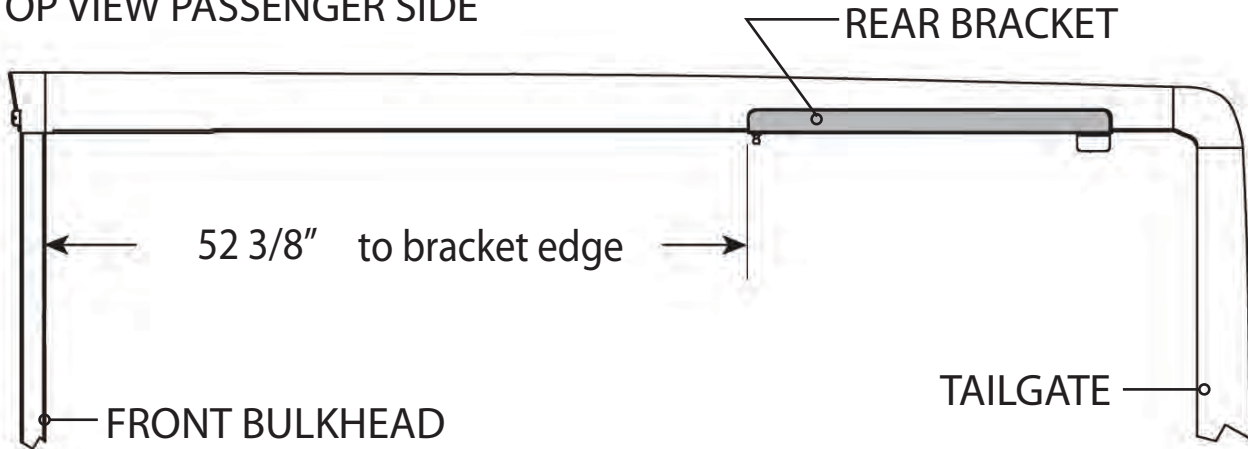

## Hidden Hinge Version

**Model 1126 Chevy Silverado Std/Ext/Crew Cab**  
**6.5' Short Bed 2014-Current (will not fit 2014 Silverado 2500hd)**

Form # AS1126II  
Modified July 2013

For Warranty Issues, Contact UnderCover Directly  
(866) 900-8800 [www.undercoverinfo.com](http://www.undercoverinfo.com)

### RE: Step 2 on the Quick Start Guide

Measurement for the rear mounting bracket is  $52\frac{3}{8}$ " from the back side of the bulkhead to the front edge of the bracket.

#### TOP VIEW PASSENGER SIDE