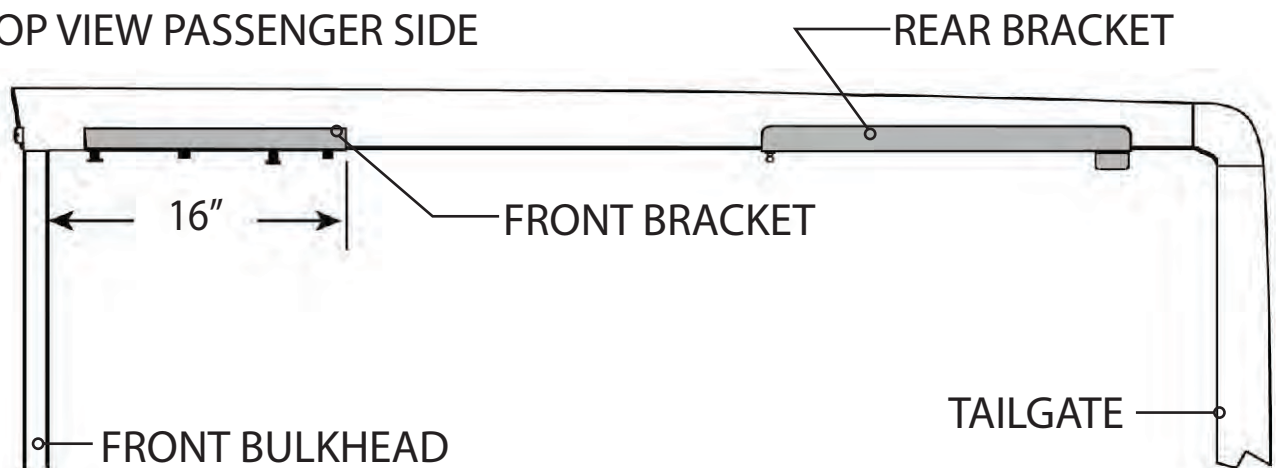

TOP VIEW PASSENGER SIDE

UnderCover, Inc.
P.O. Box 620
Rogersville, MO 65742
(417) 753-8000
(866) 900-8800

www.undercoverinfo.com
sales@undercoverinfo.com

© 2010 UnderCover, Inc.
All rights reserved.