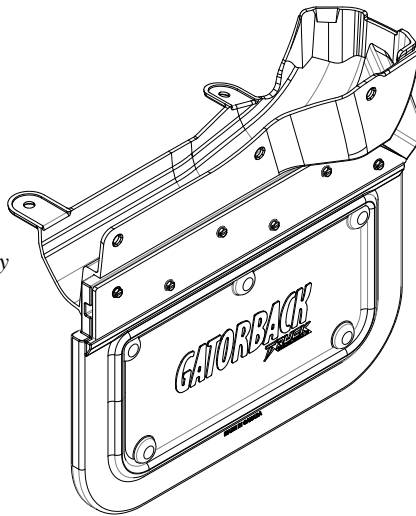

**TOOLS REQUIRED:**

*1/4" Open Wrench or  
Socket Wrench*

*T15 Torx  
Bit*

*Electric or Rechargeable  
Drill*

**FLAPS:**

*(1) Flap Assy  
Front, DS*

*(1) Flap Assy  
Front, PS*

**PARTS BAG #770710**

*a) (10) Screw, Sheet Metal  
#8-18 x 1", SS, Black Oxidized  
Part # 016055*

*b) (10) Washer, Flat  
0.203" x 0.781", SS, Black Oxidized  
Part # 018085*

Please check out our YouTube channel to see an install video for this application.