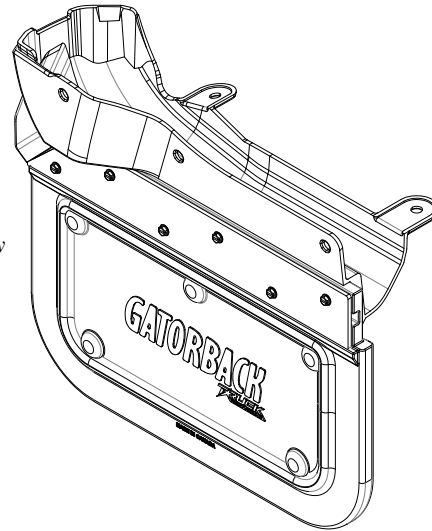

**2020-2023 Sierra HD  
Mud Flap Set, Front  
Mounting Diagram & Instructions  
Kit# GCR200F**

**IMPORTANT:**

**Manufacturer is not responsible for negligent use of vehicle with mud flaps installed, including over-tightening of screws and bolts causing damage to vehicle or mud flaps.**

**TOOLS REQUIRED:**

*1/4" Open Wrench or  
Socket Wrench*

*T15 Torx  
Bit*

*Electric or Rechargeable  
Drill*

**FLAPS:**

*(1) Flap Assy  
Front, DS*

*(1) Flap Assy  
Front, PS*

**PARTS BAG #770710**

*a) (10) Screw, Sheet Metal  
#8-18 x 1", SS, Black Oxidized  
Part # 016055*

*b) (10) Washer, Flat  
0.203" x 0.781", SS, Black Oxidized  
Part # 018085*

Please check out our YouTube channel to see an install video for this application.