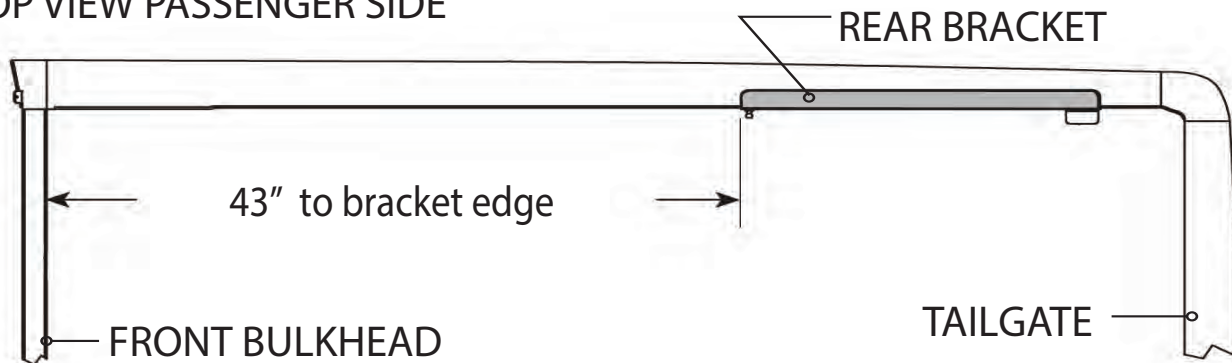

TOP VIEW PASSENGER SIDE