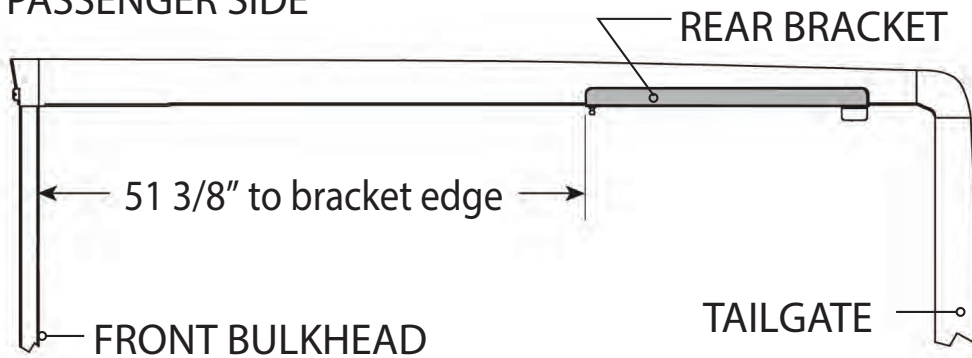

INSTALLATION INSTRUCTIONS

CUSTOMER SERVICE

Phone: 866-900-8800 • 8:30 am - 5:00 pm Mon - Fri CST

Email: info@undercoverinfo.com

MODEL SPECIFIC GUIDE

HIDDEN HINGE VERSION

2138

Model 2138 Ford F150 Std/Ext/Crew Cab 6.5' Short Bed 2009-2014 (Will Fit W OR W/O Tailgate Step)

Note: This Cover will work with or without a tailgate step.

RE: Step 2 on the Quick Start Guide

Measurement for the rear mounting bracket is 51 3/8" from the back side of the bulkhead to the front edge of the bracket.

TOP VIEW PASSENGER SIDE

RE: Step 3 on the Quick Start Guide

Measurement for the front mounting is 17 1/8" from the back side of the bulkhead to the end of the bracket. The fit of the cover to the truck bed is determined by the front mounting brackets. This measurement is a good starting point. Unfortunately not all truck beds are assembled 100% square, so some adjustments may be necessary after the cover is set on the truck.

Warning! Use only the rear two holes for clamps on the front bracket.

TOP VIEW PASSENGER SIDE