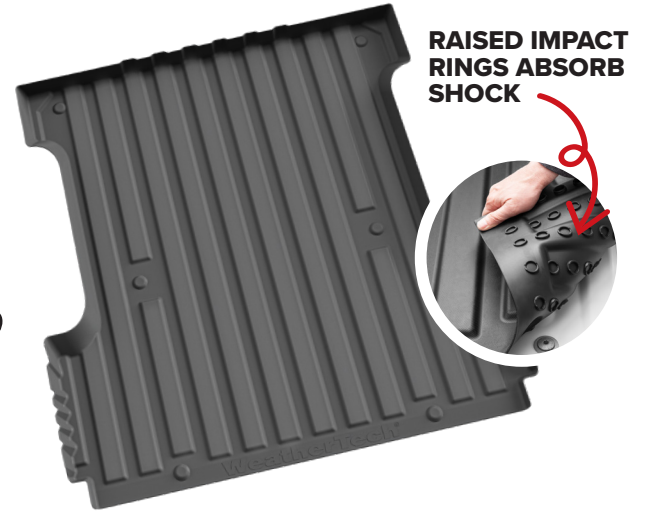

## Buy 3 ImpactLiners, Get 1 FREE

\*Fits Onboard Generator option | \*\* No RamBox Cargo Management System  
N/A: Only 1 Bed Length for this Application

Part #	Vehicle(s)	Bed Length
36923IM	2023–2024 Chevrolet Colorado / GMC Canyon (5' Bed)	N/A
37006IM	2019–2025 Chevrolet Silverado / GMC Sierra 1500 (5' 9" Bed)	69.9"
38006IM	2019–2025 Chevrolet Silverado / GMC Sierra (6' 6" Bed)	79.4"
38211IM	2020–2025 Chevrolet Silverado 2500/3500 / GMC Sierra 2500/3500 (6' 9" Bed)	82.25"
36701IM	2019–2025 Dodge Ram 1500 (5' 7" Bed)	67.2"
37601IM	2019–2025 Dodge Ram 1500 (6' 4" Bed)	76.8"
36706IM **	2019–2024 Dodge Ram 2500/3500 (6' 4" Box)	76.3"
36924IM	2024+ Ford Ranger	N/A
36926IM	2024+ F-150 (5.5' Bed)	67.1"
36927IM	2024+ Ford F-150 (6.5' Bed)	78.9"
<b>Coming Soon</b>		
36913IM*	2021–2023 Ford F-150 (5.5' Bed)	67.1"
36918IM*	2021–2023 Ford F-150 (6.5' Bed)	78.9"
36912IM	2015–2023 Ford F-150 (5.5' Bed)	67.1"
36907IM	2015–2023 Ford F-150 (6.5' Bed)	78.9"
36922IM	2022–2024 Ford Maverick/Maverick Hybrid	N/A
38210IM	2017–2024 Ford Super Duty (6.75' Bed)	80.2"
36017IM	2020–2024 Jeep Gladiator	N/A
36919IM	2022–2024 Nissan Frontier (5' Bed)	59.5"
36018IM	2024+ Toyota Tacoma (5' Bed) W/O Right Hand Storage	60.5"
36020IM	2024+ Toyota Tacoma (5' Bed) With Right Hand Storage	60.5"
37417IM	2024+ Toyota Tacoma (6' Bed) W/O Right Hand Storage	73.5"
<b>Coming Soon</b>		
37419IM	Toyota Tacoma (6' Bed) With Right Hand Storage	73.5"
<b>Coming Soon</b>		
36920IM	2022–2024 Toyota Tundra (5.5' Bed)	65.6"
36921IM	2022–2024 Toyota Tundra (6.5' Bed)	77.6"