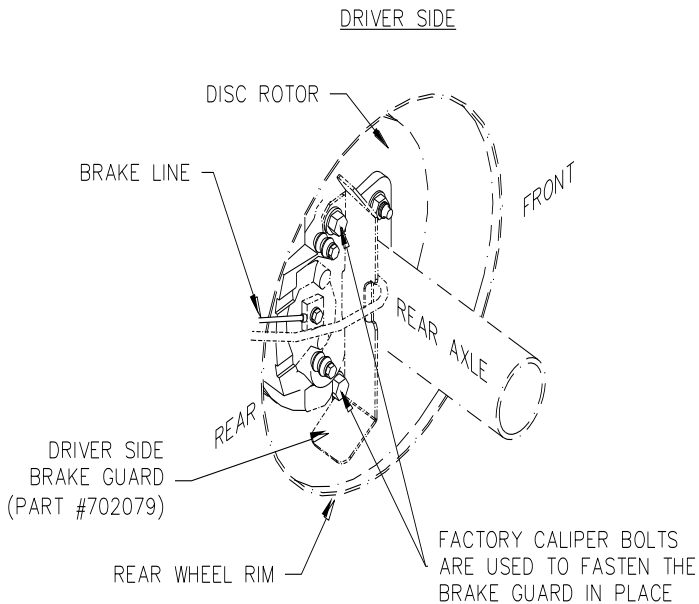

Brake Guard, 2014 Dodge, 1500, Part #700293

REAR WHEEL, BRAKE GUARD (2014 DODGE RAM 1500)
PART # 700293

Brake Guard, 2014 Dodge, 1500, Part #700293

REAR WHEEL, BRAKE GUARD (2014 DODGE RAM 1500)
PART # 700293