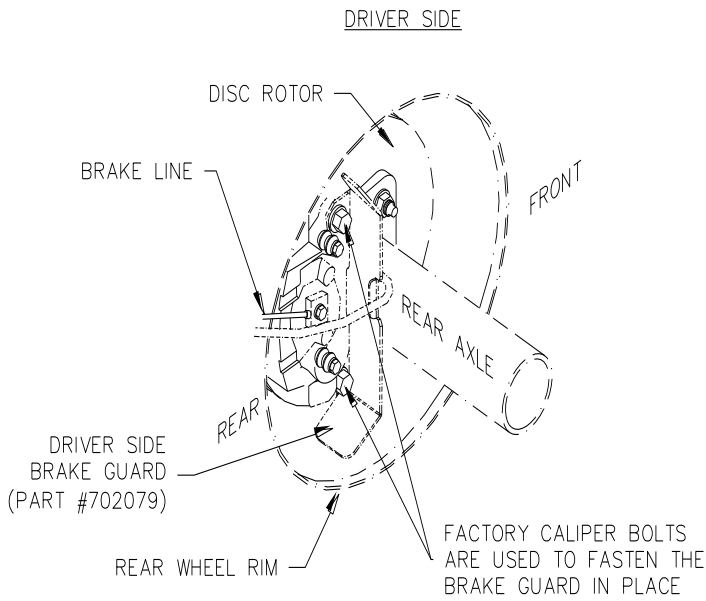

Brake Guard, 2014 Dodge, 1500, Part #700293

REAR WHEEL, BRAKE GUARD (2014 DODGE RAM 1500)
PART # 700293

Brake Guard, 2014 Dodge, 1500, Part #700293

REAR WHEEL, BRAKE GUARD (2014 DODGE RAM 1500)
PART # 700293