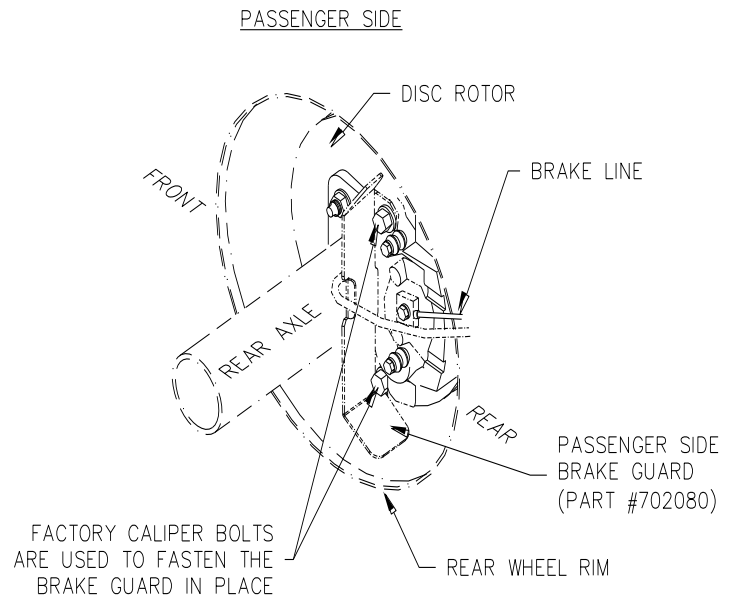

Brake Guard, 2014 Dodge, 1500, Part #700293

REAR WHEEL, BRAKE GUARD (2014 DODGE RAM 1500)
PART # 700293

Brake Guard, 2014 Dodge, 1500, Part #700293

REAR WHEEL, BRAKE GUARD (2014 DODGE RAM 1500)
PART # 700293