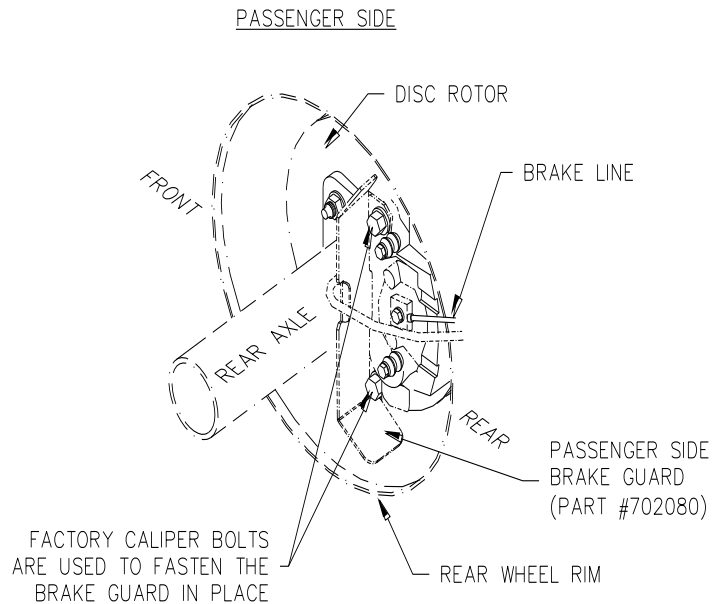

Brake Guard, 2014 Dodge, 1500, Part #700293

REAR WHEEL, BRAKE GUARD (2014 DODGE RAM 1500)
PART # 700293

Brake Guard, 2014 Dodge, 1500, Part #700293

REAR WHEEL, BRAKE GUARD (2014 DODGE RAM 1500)
PART # 700293